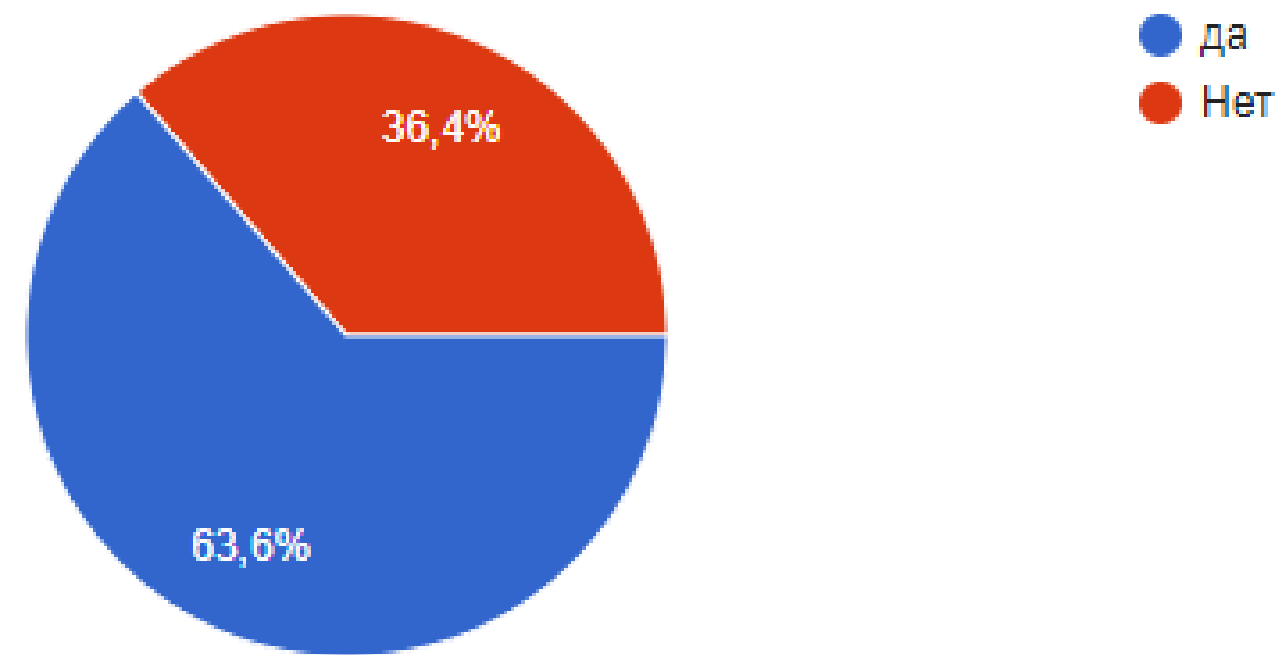

Занимались бы вы сбором макулатуры и её сдачей, если бы был организован прием?

33 ответа